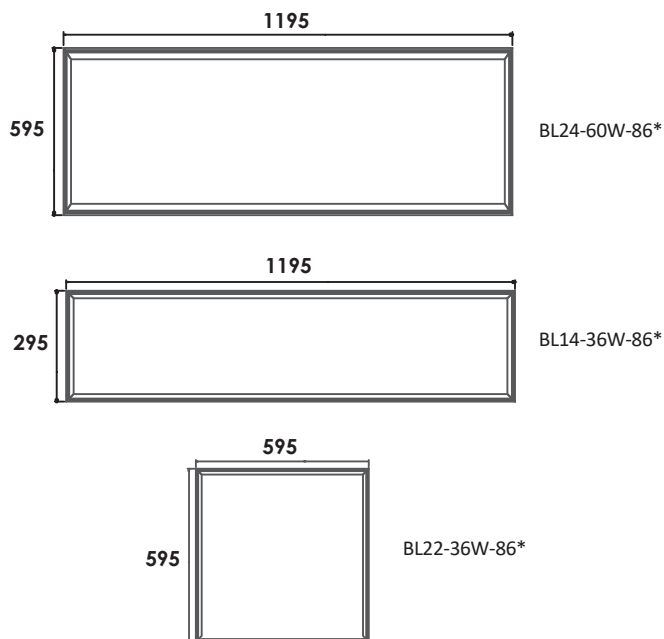

Indoor ,Office ,Halls, School, Hypermarkets, Meeting Room, Hospitals, & Corridor.

PRODUCT DIMENSION

*Typical Dimension (mm)

*Standard model

PHOTOMETRIC DATA

OPTIONAL MOUNTING/ACCESSORIES

Surface Frame
SF14, SF22, SF24

Recessed Frame
RF14, RF22, RF24

Suspension kit

Model No.	BL14-36W	BL22-36W	BL24-60W
Power Consumption (W)	36	36	60
Luminaire Flux ± 5% (lm)	3,780	3,780	6,300
System Efficiency ± 5% (lm/W)	105	105	105
Power Factor (PF)	≥ 0.95		
Input Current (A)	< 0.16	< 0.16	< 0.26
Driving Current ± 10% (mA)	900	900	1400
Total Harmonic Distortion (THD) %	< 20	< 20	< 20
Operating Temperature (C°)	-30 °C to +50 °C		
Net Weight / Lamp (kg)	2.00	1.60	4.00
Gross Weight / lamp (kg)	2.50	2.00	4.50
Packaging Info (unit/ctn)	2 pcs lamps / carton	2 pcs lamps / carton	2 pcs lamps / carton
Product Dimension (mm)	295 (W) x 1195 (L) x 41 (H)	595 (W) x 595 (L) x 41 (H)	595 (W) x 1195 (L) x 41 (H)
Carton Dimension (mm)	395 (W) x 1310 (L) x 150 (H)	710 (W) x 660 (L) x 225 (H)	690 (W) x 1310 (L) x 150 (H)
Total Gross Weight (kg)	6.00 (Contain 2 pcs lamps)	4.50 (Contain 2 pcs lamps)	10.20 (Contain 2 pcs lamps)