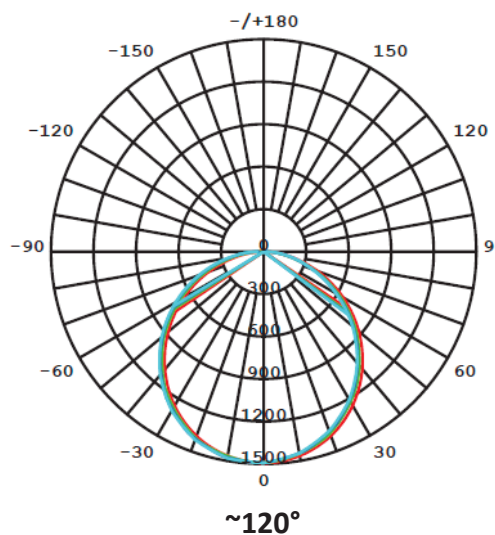

Indoor ,Office ,Halls, School, Hypermarkets, Meeting Room, Hospitals, & Corridor.

PRODUCT DIMENSION

*Typical Dimension (mm)

*Standard model

PHOTOMETRIC DATA

OPTIONAL MOUNTING/ACCESSORIES

Surface Frame
SF14, SF22, SF24

Recessed Frame
RF14, RF22, RF24

Suspension kit

Model No.	BL14-36W	BL22-36W	BL24-60W
Power Consumption (W)	36	36	60
Luminaire Flux ± 5% (lm)	3,780	3,780	6,300
System Efficiency ± 5% (lm/W)	105	105	105
Power Factor (PF)	≥ 0.95		
Input Current (A)	< 0.16	< 0.16	< 0.26
Driving Current ± 10% (mA)	900	900	1400
Total Harmonic Distortion (THD) %	< 20	< 20	< 20
Operating Temperature (C°)	-30 °C to +50 °C		
Net Weight / Lamp (kg)	2.00	1.60	4.00
Gross Weight / lamp (kg)	2.50	2.00	4.50
Packaging Info (unit/ctn)	2 pcs lamps / carton	2 pcs lamps / carton	2 pcs lamps / carton
Product Dimension (mm)	295 (W) x 1195 (L) x 41 (H)	595 (W) x 595 (L) x 41 (H)	595 (W) x 1195 (L) x 41 (H)
Carton Dimension (mm)	395 (W) x 1310 (L) x 150 (H)	710 (W) x 660 (L) x 225 (H)	690 (W) x 1310 (L) x 150 (H)
Total Gross Weight (kg)	6.00 (Contain 2 pcs lamps)	4.50 (Contain 2 pcs lamps)	10.20 (Contain 2 pcs lamps)

OPTICAL DATA

Light Source	LED Type	(CRI)	Life Time Residual Flux	Optical System
SMD	3030	≥80	(L70), >54,000 hours	~120° with PS diffuser

Model	Variant		
BL14-36W-XX BL22-36W-XX BL24-60W-XX	86 : Ra 80, 6000K (Standard)	84 : Ra 80, 4000K	83 : Ra 80, 3000K